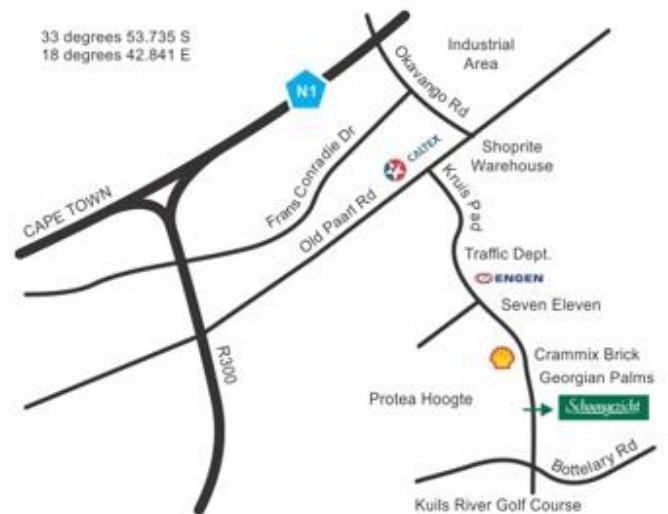

## BRACKENFELL MAP

Visit our website  
for more information  
[www.schoongezichtrestaurant.co.za](http://www.schoongezichtrestaurant.co.za)

Children: 1-4 years old @ R49 pp